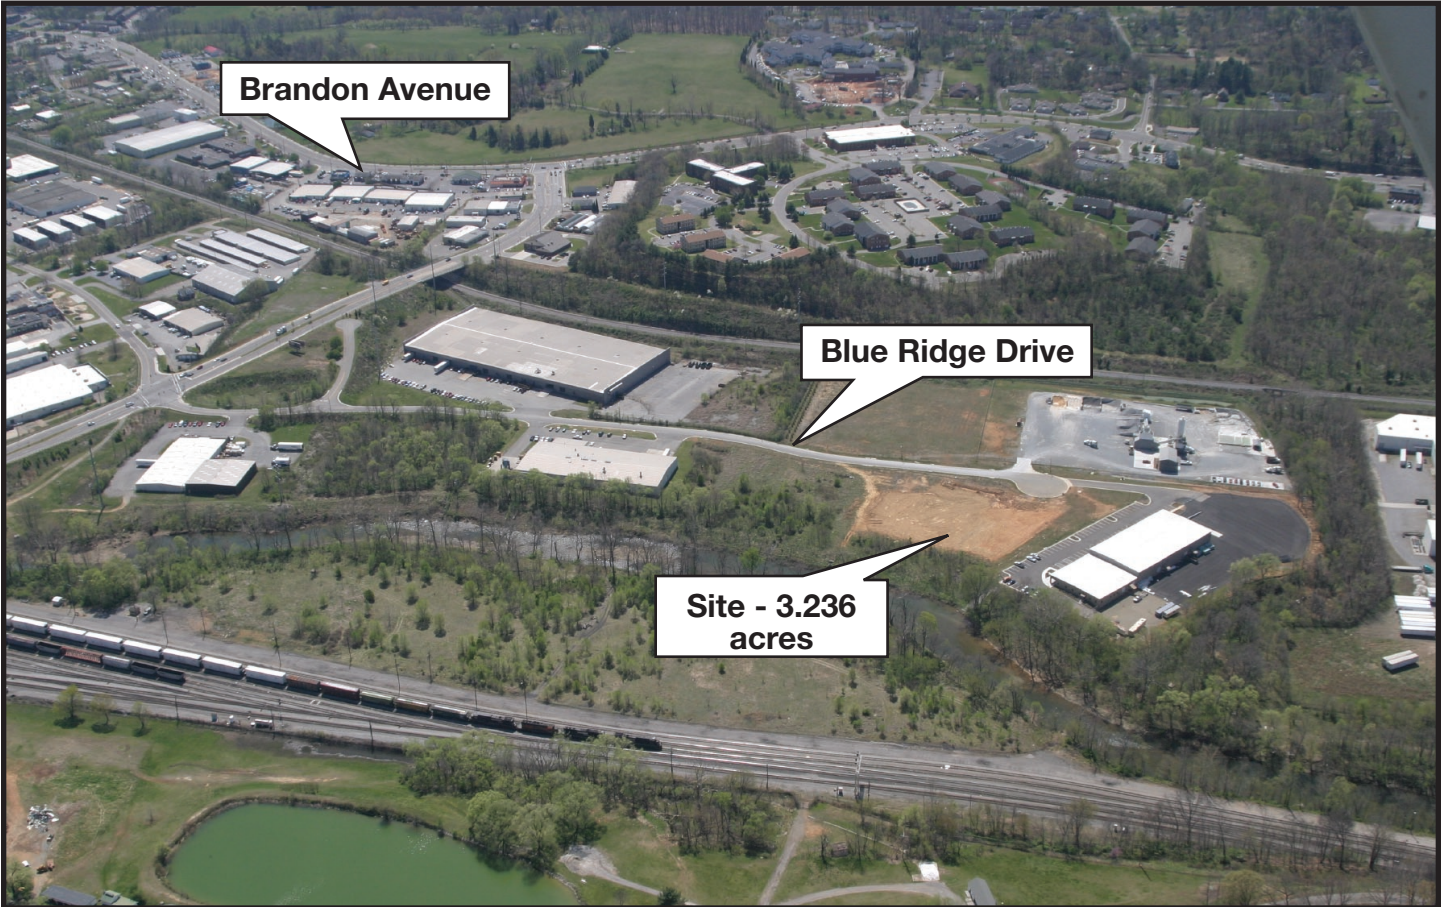

### Blue Ridge Drive

Roanoke, Virginia  
Build to Suit

3.236 acres  
Will Subdivide

**BRANCH**  
MANAGEMENT CORP.

4552 Franklin Road, S.W. • Roanoke, Virginia 24014  
(540) 774-1208 Office • (540) 774-1359 Fax • [bmc@branchmgt.com](mailto:bmc@branchmgt.com)