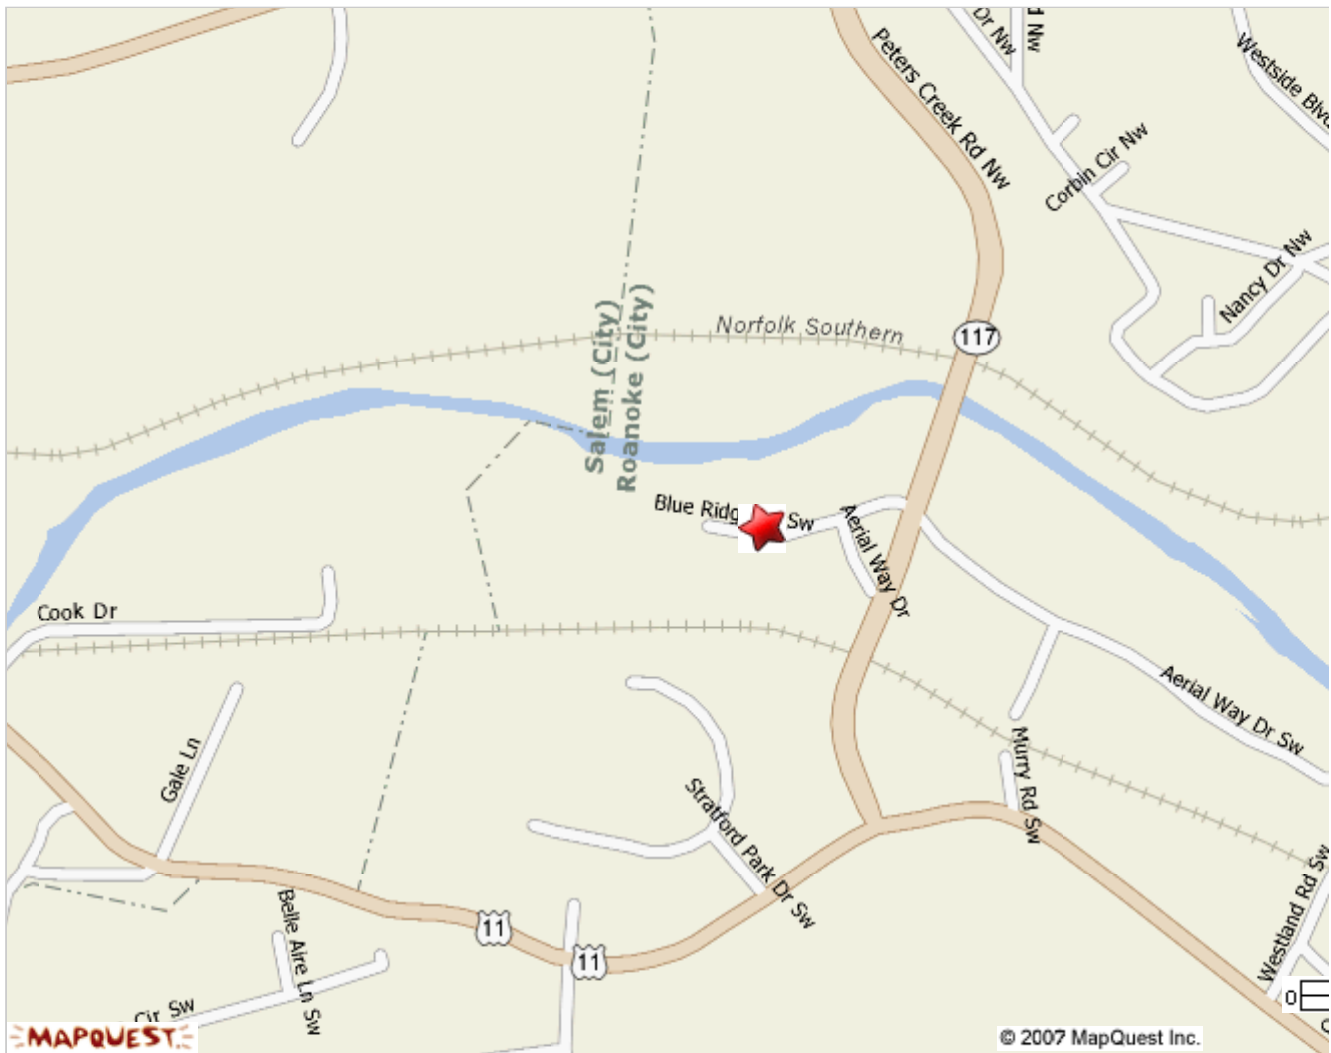

Sorry! When printing directly from the browser your map may be incorrectly cropped. To print the entire map, try clicking the **"Printer-Friendly"** link at the top of your results page.

★ [3764-3899] Blue Ridge Dr Sw
Roanoke, VA 24018, US

Sorry! When printing directly from the browser your map may be incorrectly cropped. To print the entire map, try clicking the **"Printer-Friendly"** link at the top of your results page.

All rights reserved. Use Subject to License/Copyright