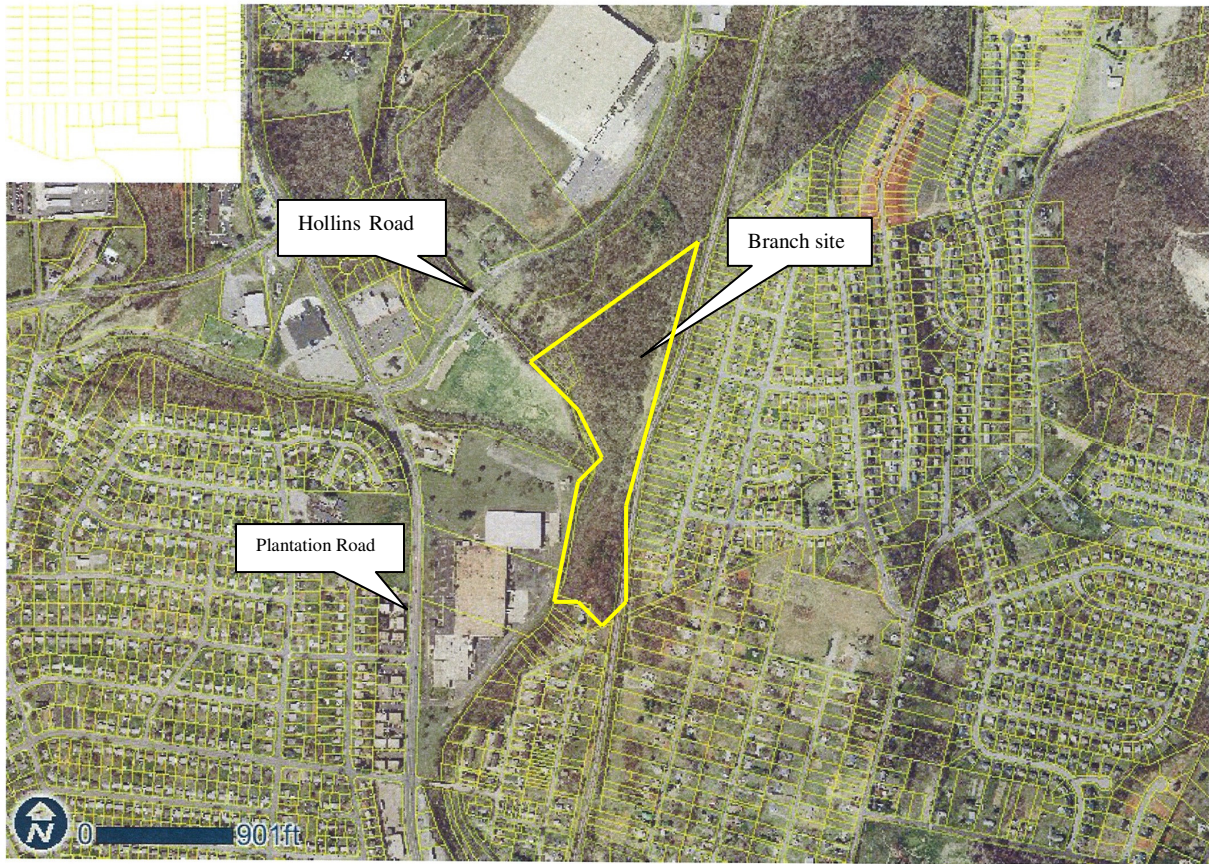

FOR SALE OR LEASE

HOLLINS AT PALMER BUSINESS CENTER ROANOKE, VA 24014

- 24 acres
- Build to Suit
- 10,000 to 100,000 square feet
- Will Subdivide

Contact: Tom Branch or Mike Branch
Branch Management Corp.
4552 Franklin Road, S.W.
Roanoke, VA 24014
Phone: 540-774-1208
Fax: 540-774-1359
Email: bmc@branchmgt.com
Website: www.branchmgt.com